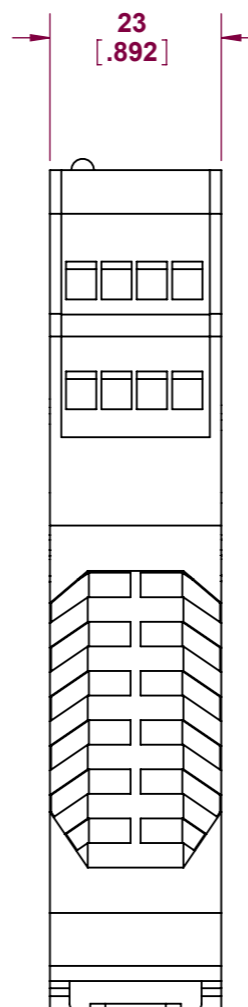

ALL DIMENSIONS ARE REFERENCE ONLY

DO NOT SCALE

ALL DIMENSIONS ARE REFERENCE ONLY

This drawing is the property of Rockwell Automation & may not be used for any other purpose other than that for which it was supplied without the express written authority of Rockwell Automation.

DRG No.  
**MSR132E**

|                   |                         |
|-------------------|-------------------------|
| THIRD ANGLE PROJ. | SCALE                   |
|                   | 1:1                     |
| MATERIAL          | N/A                     |
| FINISH            | N/A                     |
| TITLE             | MONITORING SAFETY RELAY |