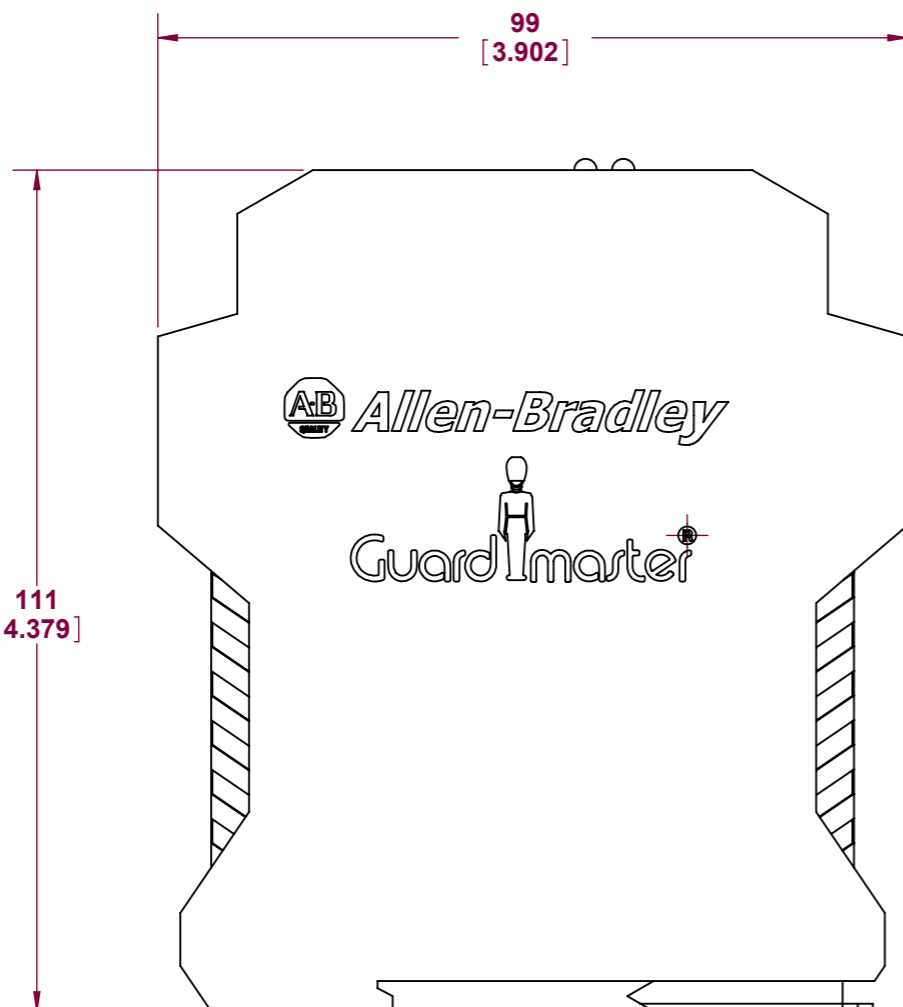

ALL DIMENSIONS ARE REFERENCE ONLY

DO NOT SCALE

ALL DIMENSIONS ARE REFERENCE ONLY

This drawing is the property of Rockwell Automation & may not be used for any other purpose other than that for which it was supplied without the express written authority of Rockwell Automation.

DRG No.  
**MSR132E**

|                   |                         |
|-------------------|-------------------------|
| THIRD ANGLE PROJ. | SCALE                   |
|                   | 1:1                     |
| MATERIAL          | N/A                     |
| FINISH            | N/A                     |
| TITLE             | MONITORING SAFETY RELAY |