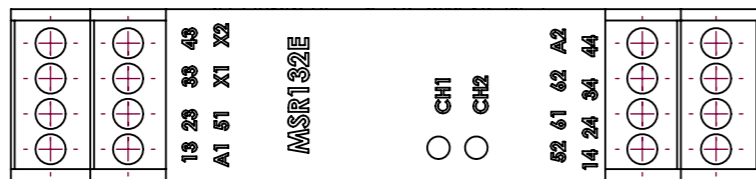

ALL DIMENSIONS ARE REFERENCE ONLY

DO NOT SCALE

ALL DIMENSIONS ARE REFERENCE ONLY

This drawing is the property of Rockwell Automation & may not be used for any other purpose other than that for which it was supplied without the express written authority of Rockwell Automation.

DRG No.  
**MSR132E**

|                   |                         |
|-------------------|-------------------------|
| THIRD ANGLE PROJ. | SCALE                   |
|                   | 1:1                     |
| MATERIAL          | N/A                     |
| FINISH            | N/A                     |
| TITLE             | MONITORING SAFETY RELAY |